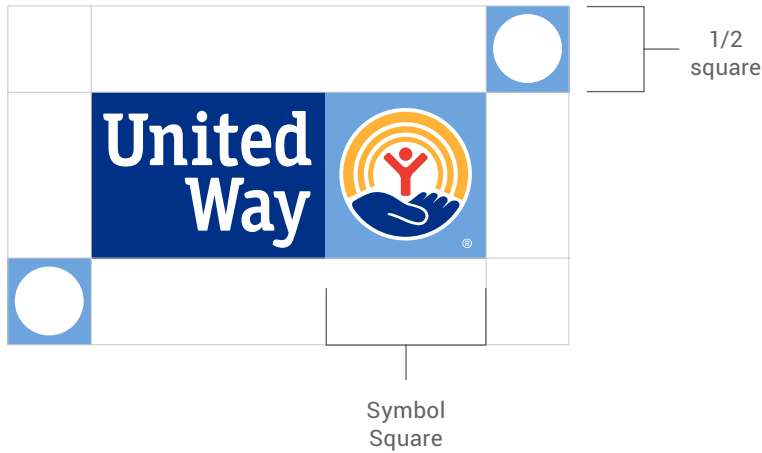

2017 BRAND GUIDELINES

UNITED WAY OF METRO CHICAGO

LOGOS

**PRIMARY
(SPECIFIC TO UNITED WAY
OF METRO CHICAGO)**

United Way
of Metro Chicago

United Way
of Metro Chicago

United Way
of Metro Chicago

United Way
of Metro Chicago

SECONDARY (RARELY USED)

United Way
of Metro Chicago

United Way
of Metro Chicago

United Way
of Metro Chicago

United Way
of Metro Chicago

United Way
of Metro Chicago

United Way
of Metro Chicago

United Way
of Metro Chicago

United Way
of Metro Chicago

United Way
of Metro Chicago

United Way
of Metro Chicago

CLEAR SPACE

MINIMUM SIZE

Screen
MINIMUM SIZE
90 PIXELS OR 1.25" wide

Print
MINIMUM SIZE
.75" wide

UNACCEPTABLE LOGO USE